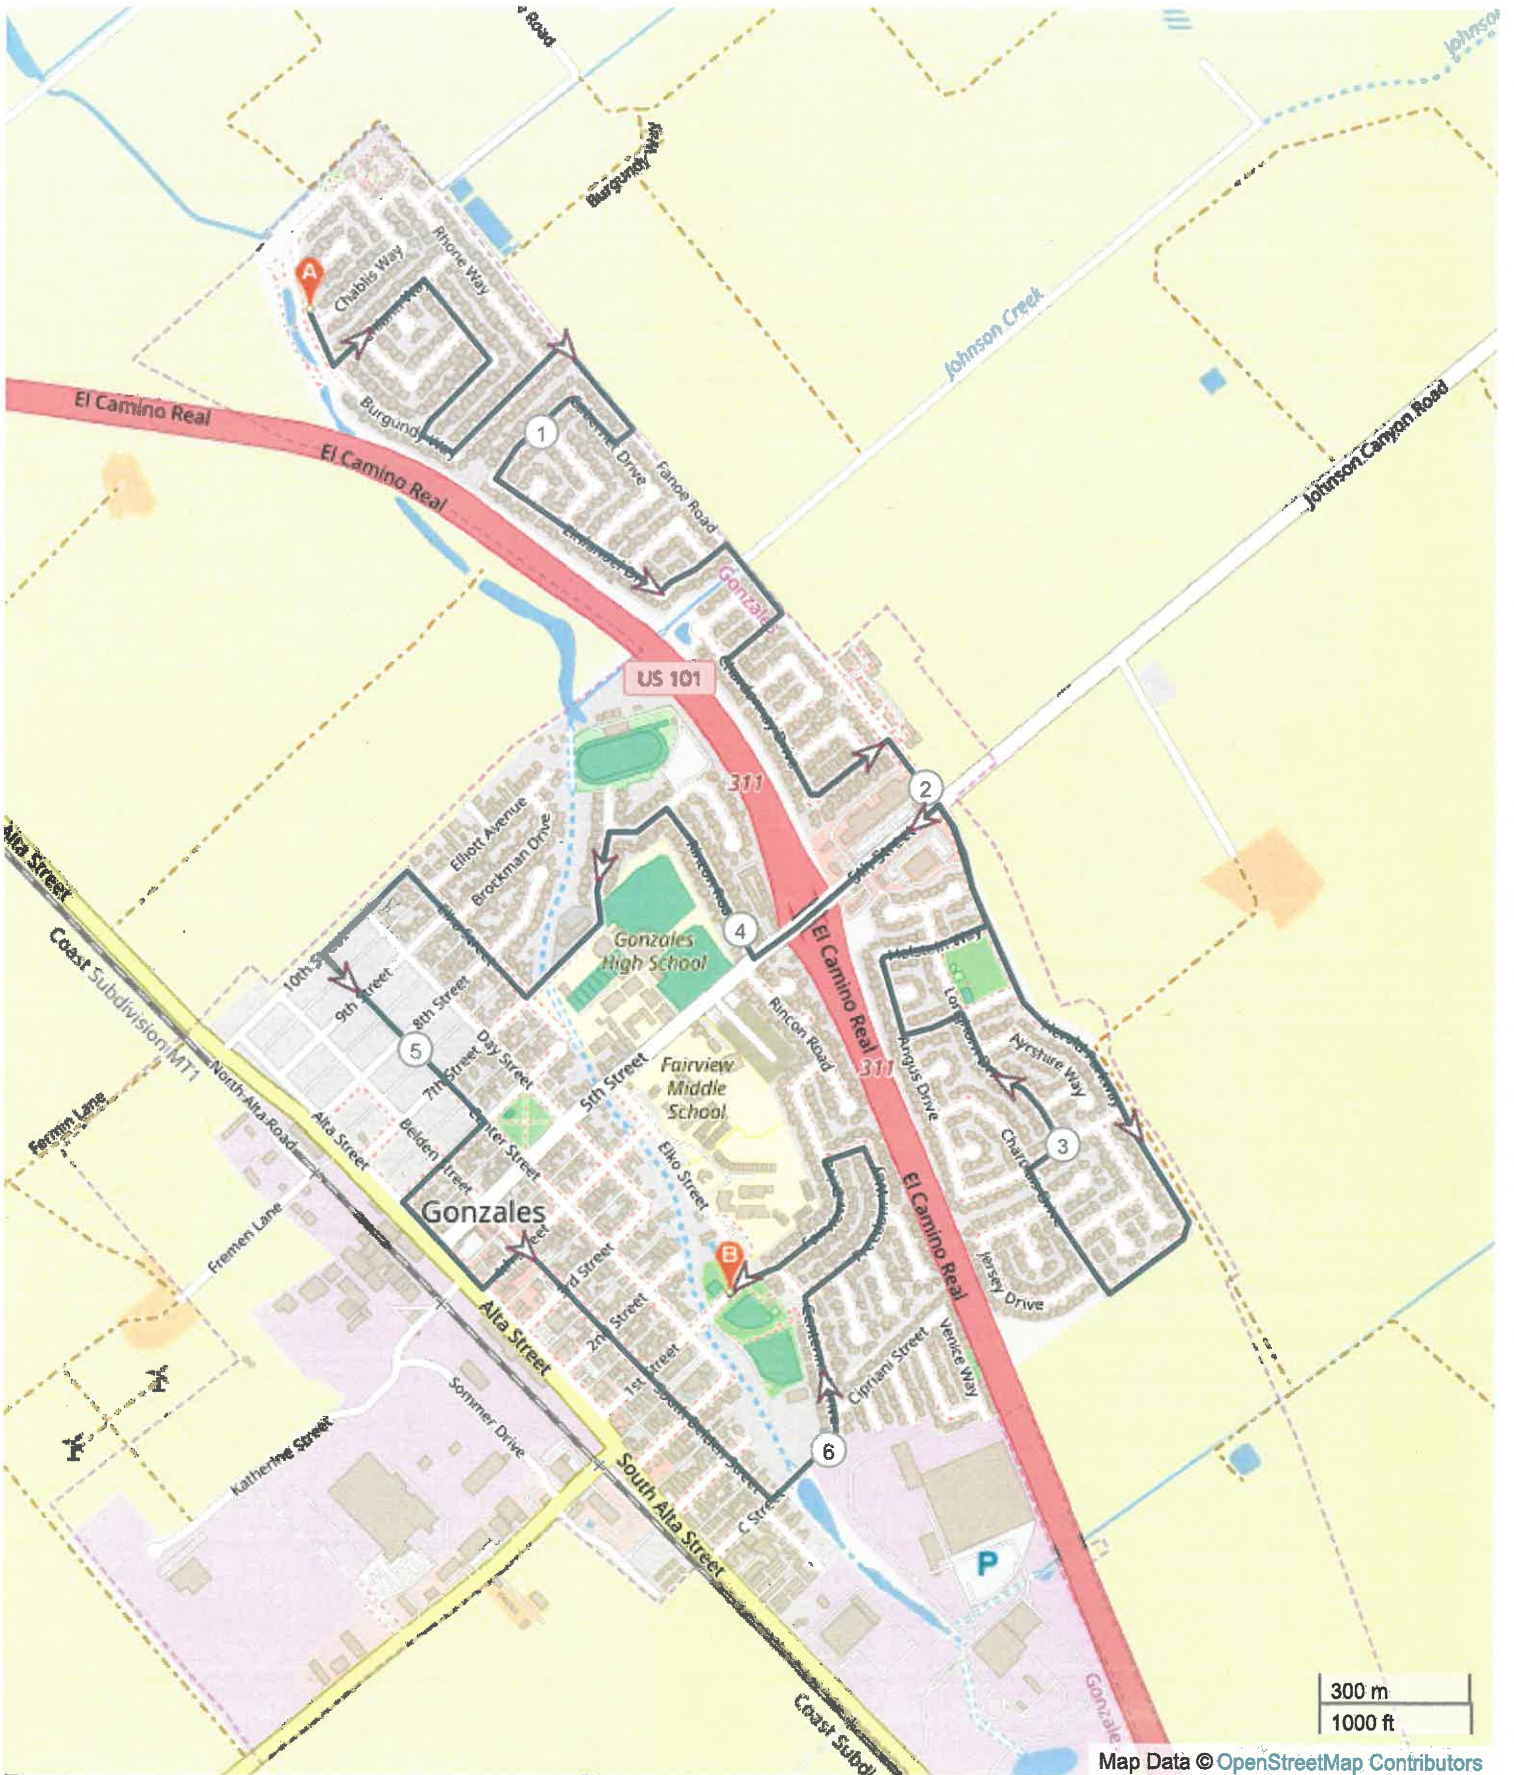

Unnamed Route

ROUTE DIRECTIONS

No	Miles	Turn	Directions
1	0.000		Start at 1701 Burgundy Way. Canyon Creek Park
2	0.071	↙	Turn sharp left onto Chianti Way
3	0.224	→	Turn right onto Champagne Way
4	0.474	←	Turn left onto Burgundy Way
5	0.706	→	Turn right onto Faneo Road
6	0.839	→	Turn right onto Cabernet Way
7	0.867	→	Turn right onto Cabernet Drive
8	0.867	→	Turn left onto Zinfandel
9	1.423	→	Turn right onto Faneo Road
10	1.531	→	Turn right onto Barbera Way
11	1.620	←	Turn left onto Chardonnay Drive
12	1.930	→	Turn right onto Faneo Road
13	2.099		across Fifth onto Herold
14	2.099		Follow Herold to Charolais
15	2.944	→	Turn right onto Hereford Drive
16	2.994	←	Turn left onto Longhorn Drive
17	3.199	←	Turn left onto Mustang Way
18	3.275	→	Turn right onto Angus Drive
19	3.408		Turn right on Holstein
20	3.508	←	Turn left onto Herold Parkway
21	3.665	←	Turn left onto 5th Street
22	3.957	→	Turn right onto Rincon Road
23	4.167	←	Turn left onto Del Monte Drive

No	Miles	Turn	Directions
24	4.248	←	Turn left onto Cielo Vista Avenue
25	4.486	→	Turn right onto Elko Street
26	4.746		Turn left onto 10th
27	4.842	←	Turn left onto Center Street
28	5.125	→	Turn right onto 6th Street
29	5.266	←	Turn left onto Alta Minor
30	5.409	←	Turn left onto 4th Street
31	5.479	→	Turn right onto Belden Street
32	5.906	←	Turn left onto C Street
33	6.090		Turn left onto Centennial
34	6.189	→	Turn right onto Freedom Way
35	6.467	←	Turn left onto Fairview Drive
36	6.702		End at 1st St. at Brusa Field